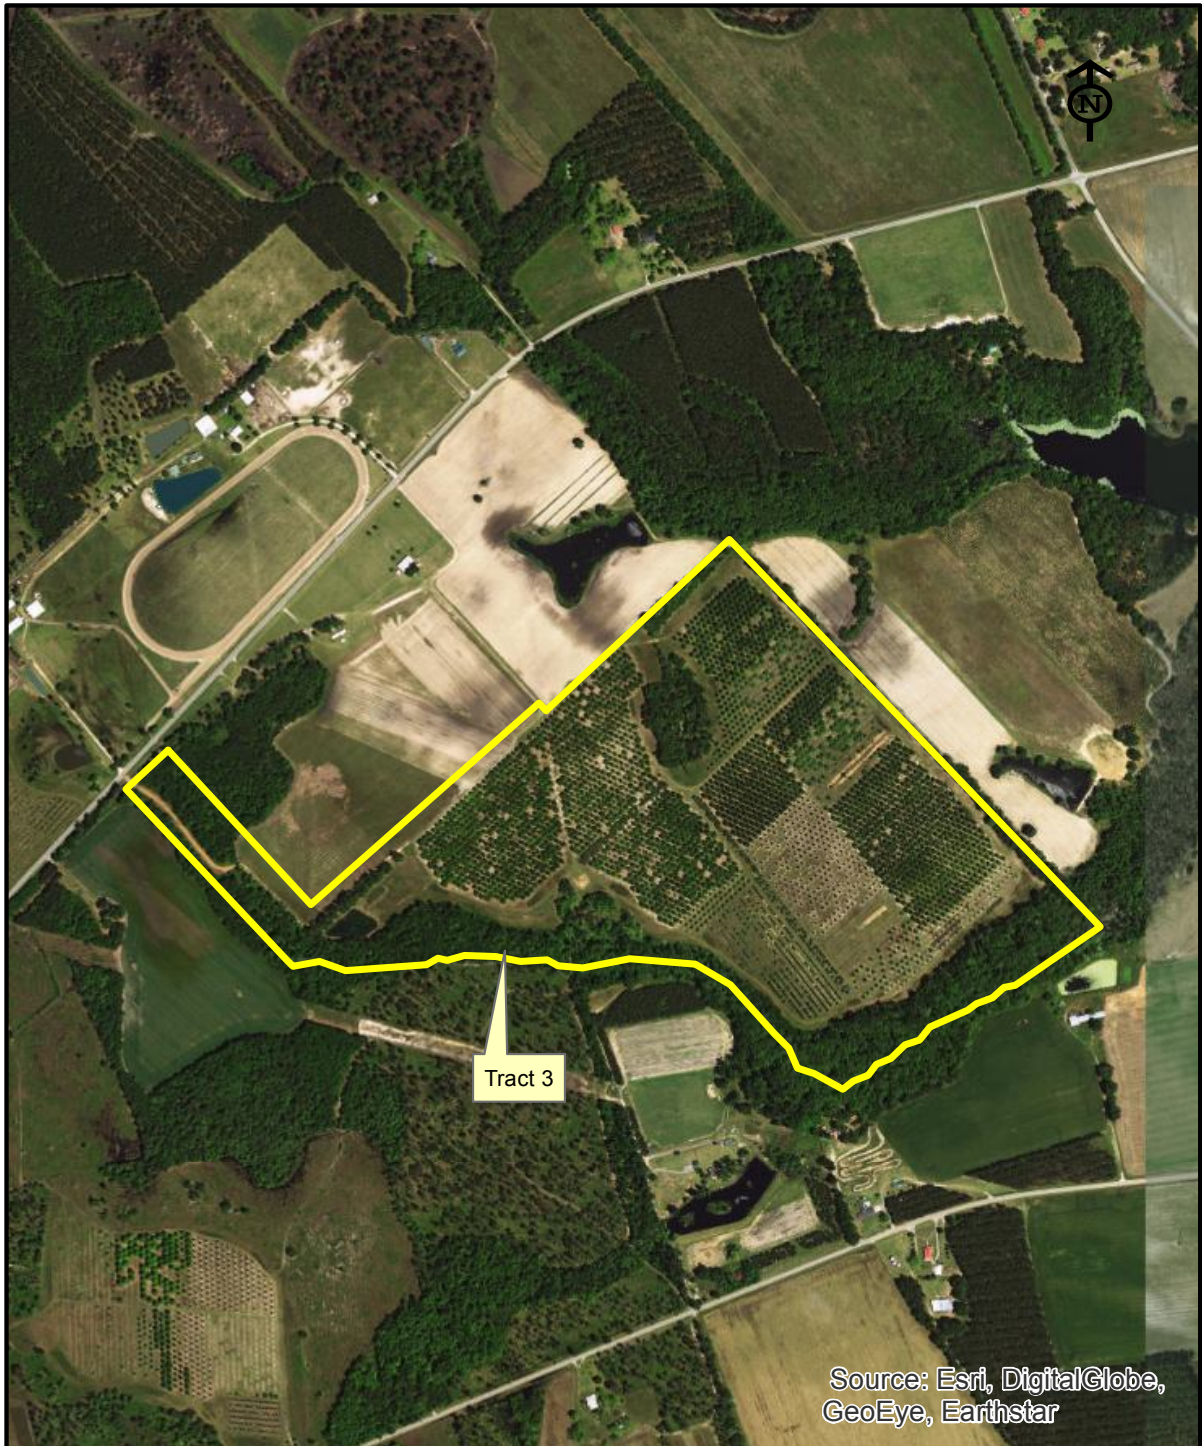

McMILLAN

. TREE FARM .

MCMILLAN TREE FARM TRACT 3 - AVAILABLE

Bamberg County | 129 acres | \$1,950 per acre

Description

McMillan Tree Farm - Tract 3 is part of an established tree farm operation that includes a nursery stocked with live oak, bald cypress, elm, willow oak, and cedar, offering the new owner a return on their investment. Majority of the property is high on the landscape and would make a beautiful private estate. The sportsman may also enjoy the property as a hunting retreat, as Bamberg County is well-known for large deer and quality bucks.

Features

Privately accessed via Ehrhardt Road.

Call 843-509-1034 today to schedule a tour of this unique and special property.

[See in Google Maps](#)

MCMILLAN TREE FARM TRACT 3 - AVAILABLE

Bamberg County | 129 acres | \$1,950 per acre

McMillan Tree Farm Tract 3
129 Acres
Bamberg County, SC

MCMILLAN TREE FARM TRACT 3 - AVAILABLE

Bamberg County | 129 acres | \$1,950 per acre

MCMILLAN TREE FARM TRACT 3 - AVAILABLE

Bamberg County | 129 acres | \$1,950 per acre

MCMILLAN TREE FARM TRACT 3 - AVAILABLE

Bamberg County | 129 acres | \$1,950 per acre

MCMILLAN TREE FARM TRACT 3 - AVAILABLE

Bamberg County | 129 acres | \$1,950 per acre

MCMILLAN TREE FARM TRACT 3 - AVAILABLE