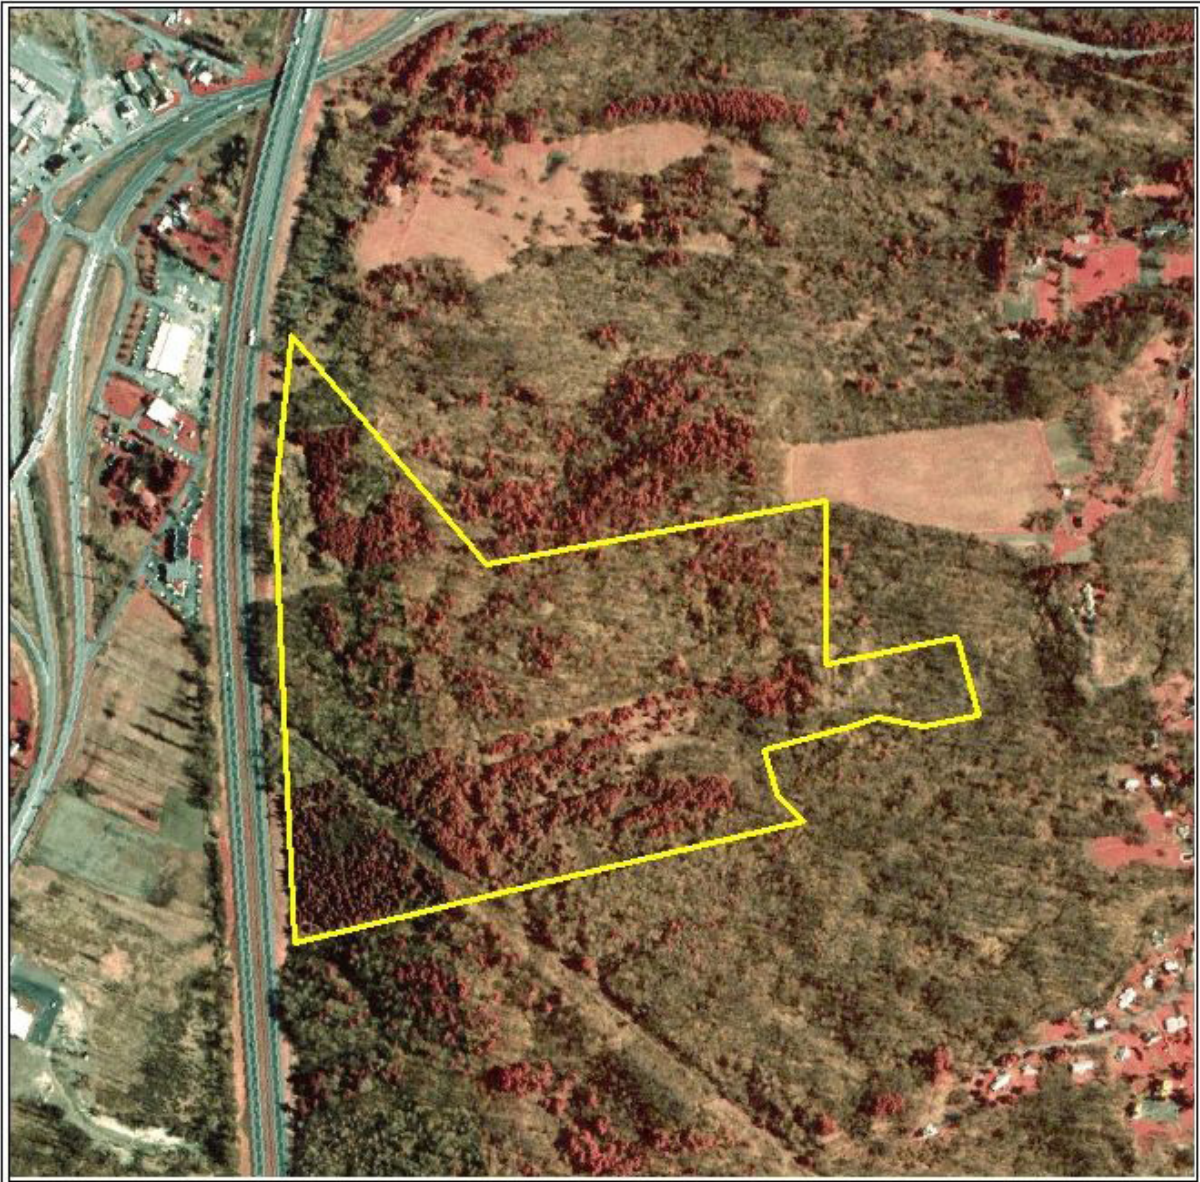

EAST EDISTO

RURAL DISTRICT

ALBANY TREE FARM - AVAILABLE

Near Bethlehem, NY | 63.70 acres

Description

Majority of the property is forested. Tract is located in a Residence A District.

See in Google Maps

www.WestRockLandSales.com | 843-509-1034

ALBANY TREE FARM - AVAILABLE

Near Bethlehem, SC | 63.70 acres

Tract: Albany Tree Farm

Acres: 63.7

State: New York/ County: Albany

Contact: Paul E. Miller

Phone #: 304-392-1607

E-Mail Address: pem6@meadwestvaco.com

1:7,920

ALBANY TREE FARM - AVAILABLE

Near Bethlehem, SC | 63.70 acres

Tract: Albany Tree Farm

Acres: 63.7

State: New York/ County: Albany

Contact: Paul E. Miller

Phone #: 304-392-1607

E-Mail Address: pem6@meadwestvaco.com

Legend

-  Failed Plantation
-  Northern Hardwood
-  Pine/Spruce Plantation

1:7,920

ALBANY TREE FARM - AVAILABLE

Near Bethlehem, SC | 63.70 acres